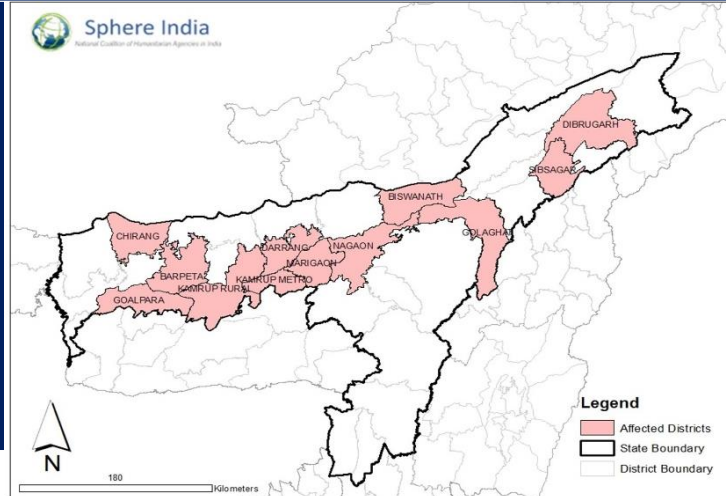

Situation Report Floods in Assam

Date: 04th September 2023
Time: 11:30 AM (IST)

Background:

The flood situation in Assam has shown significant improvement as of Sunday, although more than 1.22 lakh people continue to be affected by the deluge across twelve districts.

SITUATION UPDATE AND RESPONSE

- Darrang is currently the worst-hit district, with over 60,600 people suffering, followed by Golaghat with 45,300 affected and Morigaon with 6,500 impacted.
- As of Sunday, almost 1.22 lakh people were affected by floods across 12 districts.
- The administration is operating seven relief camps in three districts, providing shelter to 1,331 individuals, and running 17 relief distribution centers in four districts.
- Currently, 583 villages are submerged, and floodwaters have damaged 8,592.05 hectares of crop areas across the state, according to the ASDMA.
- Massive erosions have been witnessed in Bongaigaon, Dhubri, and Tinsukia.
- Floodwaters have caused damage to embankments, roads, bridges, and other infrastructure in Darrang and Morigaon.
- The Brahmaputra River is flowing above the danger mark at Dhubri, as reported by the ASDMA.
- Due to the widespread flooding, more than 97,400 domestic animals and poultry are affected across the state.

HUMANITARIAN RESPONSE

- Local administration and SDRF are carrying out rescue operations in different affected areas
- Society for Bright Future organized a flood relief program in Madarpur and Saragaon withing Chirang District (Assam North)
- INDIAdonates is providing relief materials in flood-affected areas of Assam
- Sphere India and IAG Assam are closely monitoring the situation

Statistical Overview

Population Affected -
1,22,093

District Affected – 12

Human Lives Lost – 18

Animals Affected – 97,400

Crop Area Affected –
8592.05 Hect.

No. of Relief Camps – 07

Partially damaged houses -
20(last 24 hour)