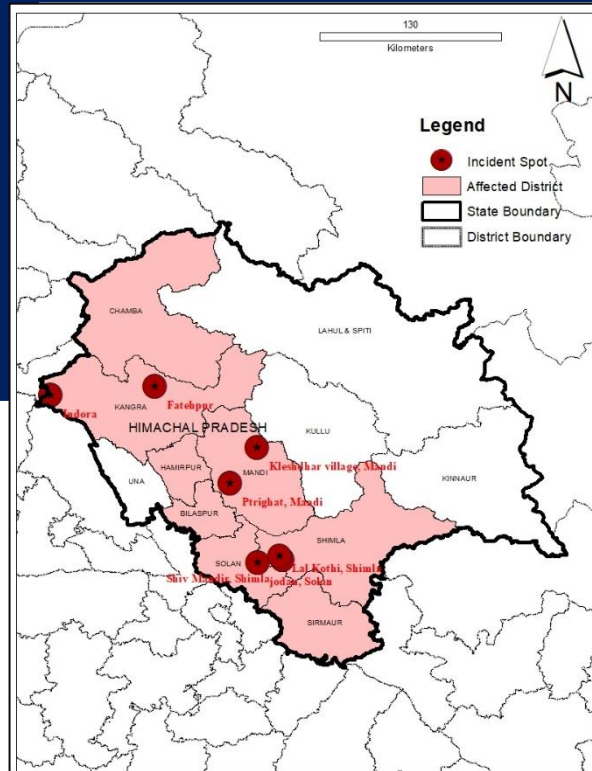

## Background:

During the current monsoon season, starting from June 24th, the state has experienced a series of incidents such as flash floods, landslides, and cloudbursts, impacting all 12 districts. Throughout this monsoon period, a total of 170 cloudbursts and landslides have been recorded in Himachal, resulting in significant damage to approximately 9,600 houses. In the past three days, the situation has further deteriorated, with reported casualties reaching over 60.

## SITUATION UPDATE AND RESPONSE

- Himachal Pradesh has been experiencing heavy and continuous rainfall for the past three days, leading to flood-like conditions in eight districts: Bilaspur, Kangra, Mandi, Shimla, Solan, Sirmour, Chamba, and Hamirpur.
- A total of 34 landslides and 6 cloud bursts have been recorded during this three-day period.
- The districts of Mandi and Shimla have suffered the highest casualties, reporting 23 and 19 deaths respectively.
- On August 14, 2023, the Pong dam (BBMB) released 1.5 cusecs of water overnight, causing severe flooding in the Indora and Fatehpur regions of Kangra District. This event left more than 500 people stranded in different locations.
- A massive landslide occurred near the Shiv Mandir in Shimla District's Summer Hill area on August 14<sup>th</sup>. So far, 14 bodies have been recovered, while approximately 7 individuals are still unaccounted for.
- Another landslide struck near Lal Kothi in Fagli, Shimla around 09:45 AM on August 14. Roughly 10 people were initially stranded but were all successfully rescued. Five individuals sustained minor injuries.
- The village of Kleshdhar in Mandi District experienced a landslide due to heavy rainfall around 06:40 AM on August 14. This incident resulted in 7 fatalities, while 2 individuals were rescued. One house was completely destroyed.