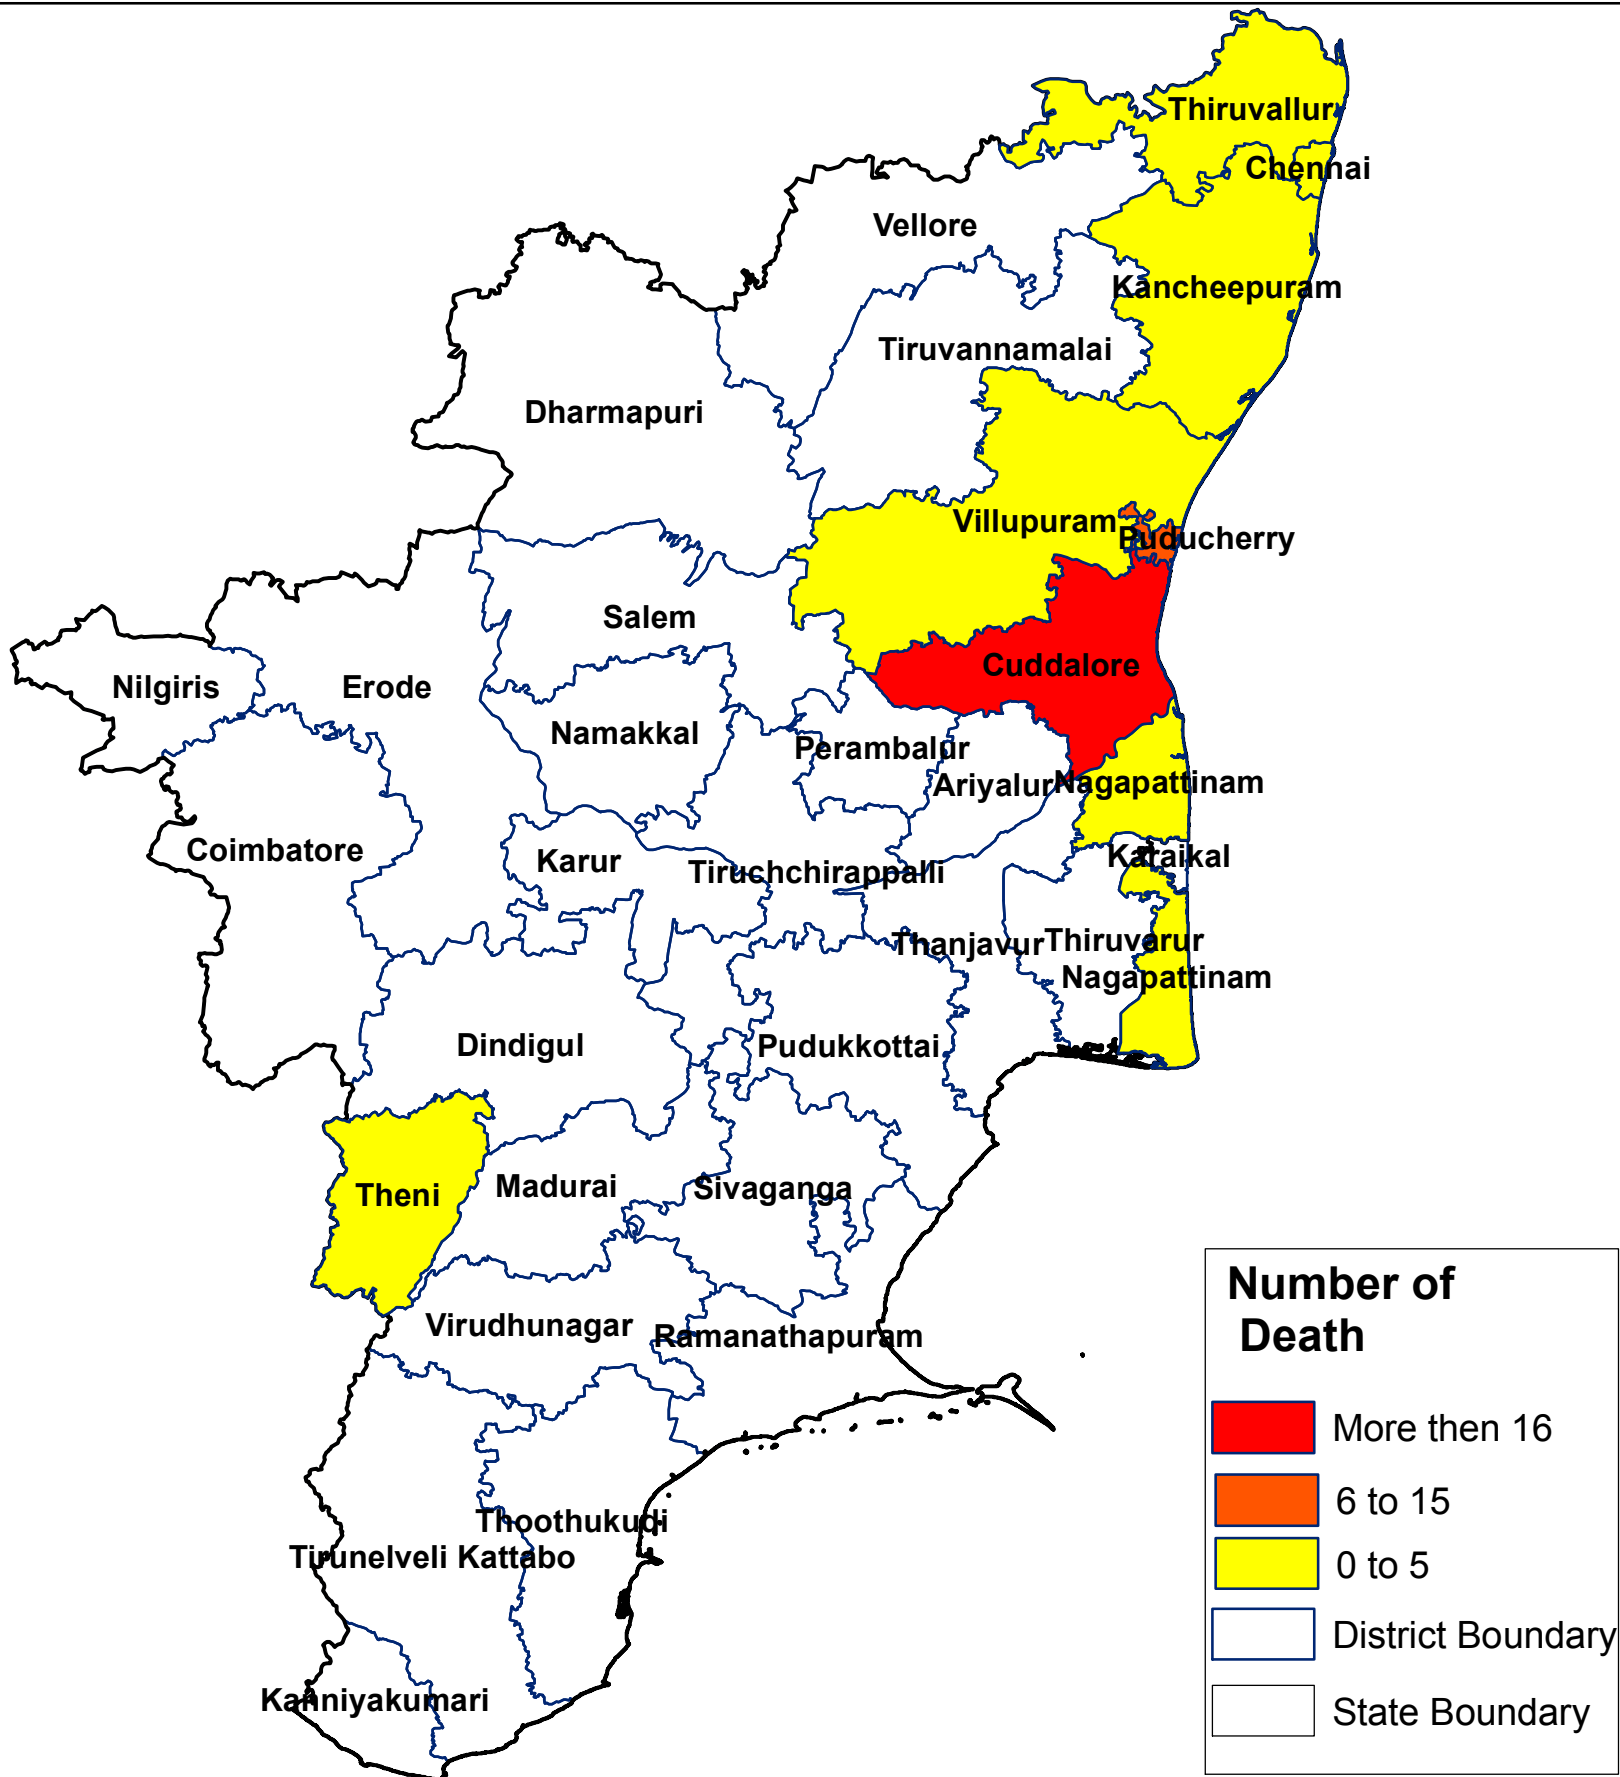

District Affected by Thane Cyclone Tamil Nadu and Puducherry 2011

1cm = 25m

0 25 50 75 100 125 Meter

Sphere India